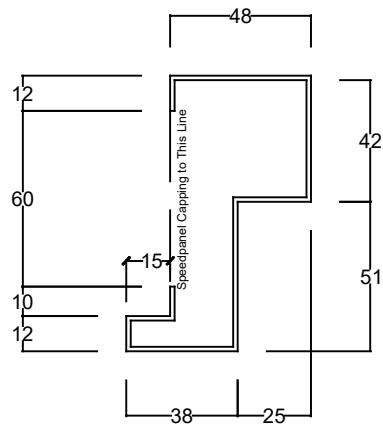

**FIRECORE TVC-40  
(FRMS60)**

**FIRECORE TVC-30  
(FRS60)**

**Taylor's Doors & Frames Pty Ltd**

20 Orchard Road  
 Brookvale NSW 2100  
 Ph: + 61 2 9905 1222  
 Email: admin@taylor'sdoors.com.au

General Notes:

General Notes:

**NOT TO SCALE**  
[www.taylor'sdoors.com.au](http://www.taylor'sdoors.com.au)

Drawn By: Peter Mole

Date: 16th October 2015

Drawing ID: TDF-FCT7750-3-4

Sheet:

1 of 1

Revision: B