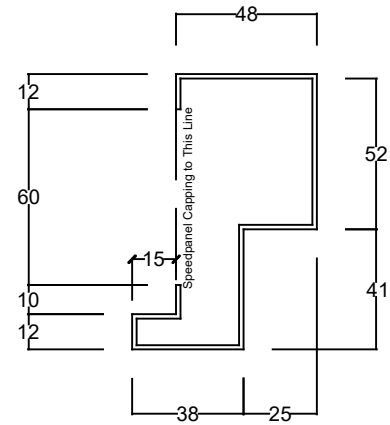

**FIRECORE TVC-40  
(FRMS60)**

**FIRECORE TVC-30  
(FRS60)**

**Taylor's Doors & Frames Pty Ltd**

20 Orchard Road  
 Brookvale NSW 2100  
 Ph: + 61 2 9905 1222  
 Email: admin@taylor'sdoors.com.au

General Notes:

General Notes:

**NOT TO SCALE**  
[www.taylor'sdoors.com.au](http://www.taylor'sdoors.com.au)

Drawn By: Peter Mole

Date: 16th October 2015

Drawing ID: TDF-FCT7750-3-4

Sheet:

1 of 1

Revision: B